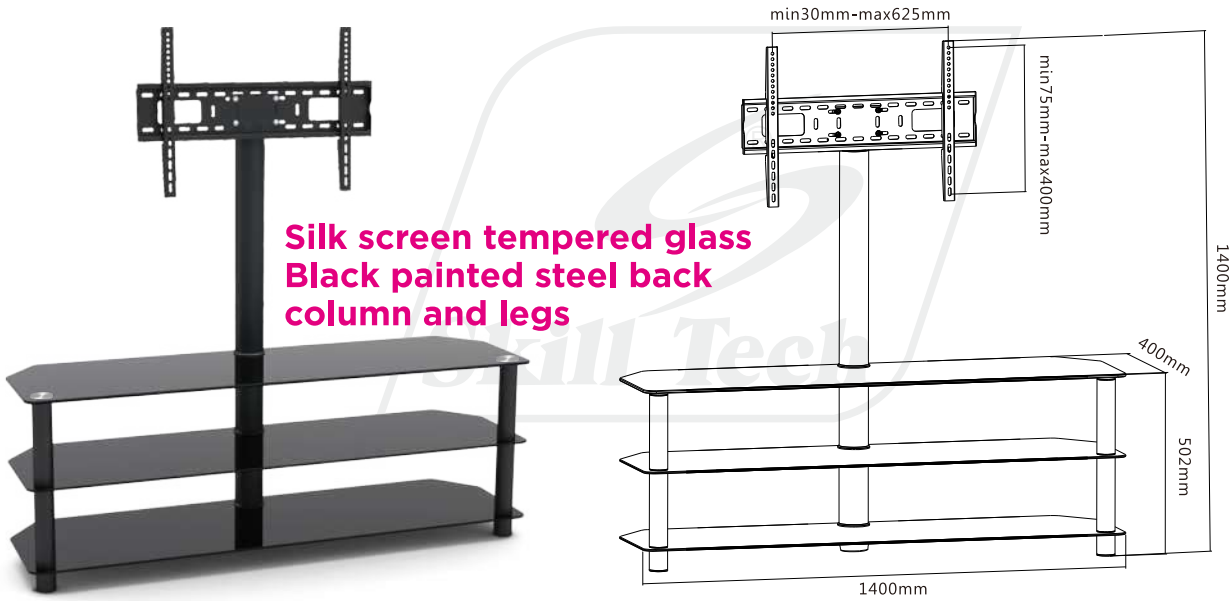

SH 123FS Tv Stand

Amazingly LOW PRICE
up to 20% lower with normal model.

Mail-friendly Packing

Easy Installation
1-2-3 Steps Only.