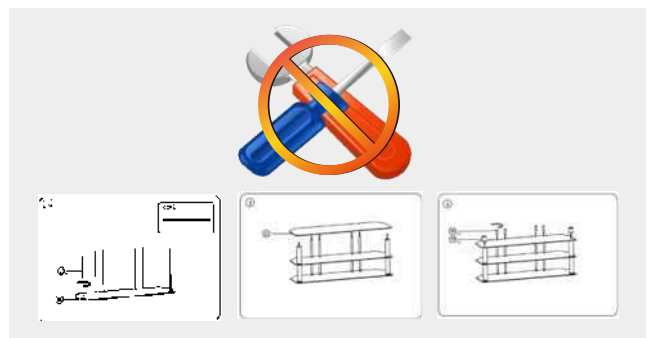

SH 123FS Tv Stand

Amazingly LOW PRICE
up to 20% lower with normal model.

Mail-friendly Packing

Easy Installation
1-2-3 Steps Only.